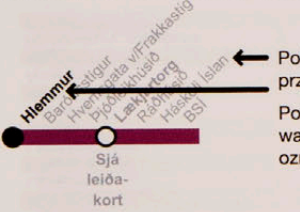

Pokazuje wszystkie przystanki danej linii.
Początek i koniec trasy oraz ważniejsze miejsca przesiadek oznaczono pogrubieniem.