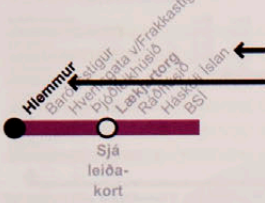

11-19 Green routes

Services connecting residential areas to red routes.

21-36 Blue Routes

Local services that connect to red routes.

Shows all bus stops on the route.
Start and end stops, together with larger interchanges, are shown in bold type.